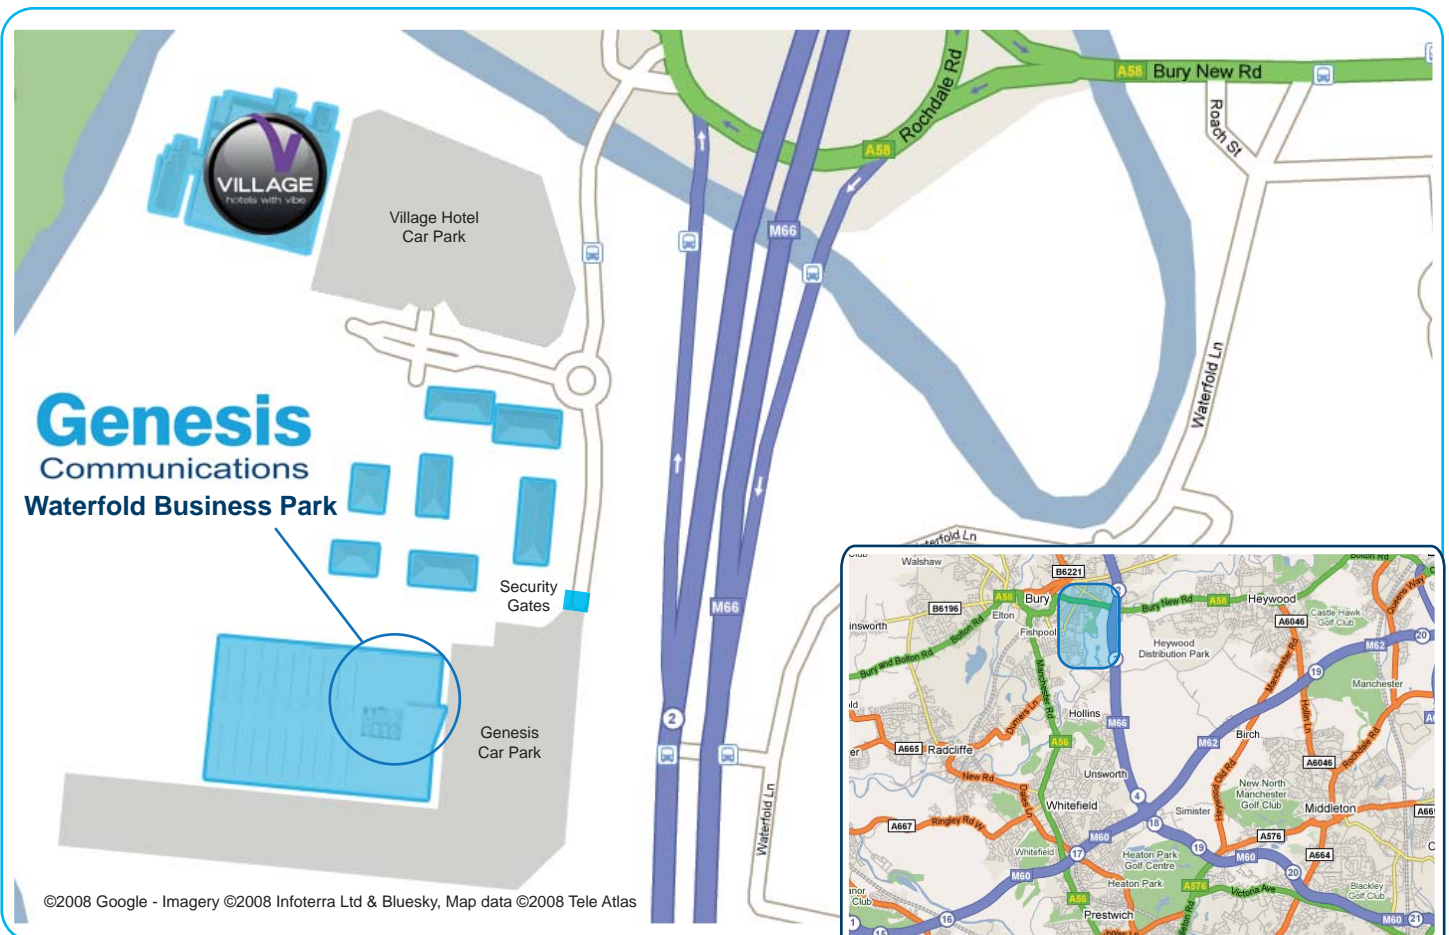

## Heading South on the M6

Head southeast on M6  
At junction 30, exit onto M61 toward Manchester /Bolton /M62 /Leeds /M65 /Blackburn  
Merge onto M60  
At junction 18, exit onto M66 toward Bury/Burnley  
At junction 2, take the A58 exit to Bury/Heywood  
Take the 1st exit into Waterfold Business Park  
Drive across the roundabout to the security gates at Genesis Communications

## Heading North on the M1

Head north on M1  
At junction 19, exit onto M6 toward Coventry (North) /Birmingham  
At junction 3a, exit toward B'ham /M42 /M5  
Merge onto M6  
At junction 21a, exit onto M62 toward Leeds /Bolton/Manchester N  
At junction 12, exit onto M60 toward M61/M66/Leeds  
At junction 18, exit onto M66 toward Bury /Burnley  
At junction 2, take the A58 exit to Bury /Heywood  
Take the 1st exit into Waterfold Business Park  
Drive across the roundabout to the security gates at Genesis Communications

## Heading North-West on the A1

Head northwest on A1  
Continue on A1(M)  
Continue on A1  
Continue on A1(M) (signs for Wetherby /A1(M)/Manchester/Leeds/M62)  
At junction 41, exit onto M62  
At junction 18, take the M60 exit to Ring Road (E) / Ring Road (S) /Manchester /M66 /Bury /Blackburn  
At the roundabout, take the 3rd exit onto the M66 ramp to Bury  
Merge onto M66  
At junction 2, take the A58 exit to Bury/Heywood  
Take the 1st exit into Waterfold Business Park  
Drive across the roundabout to the security gates at Genesis Communications