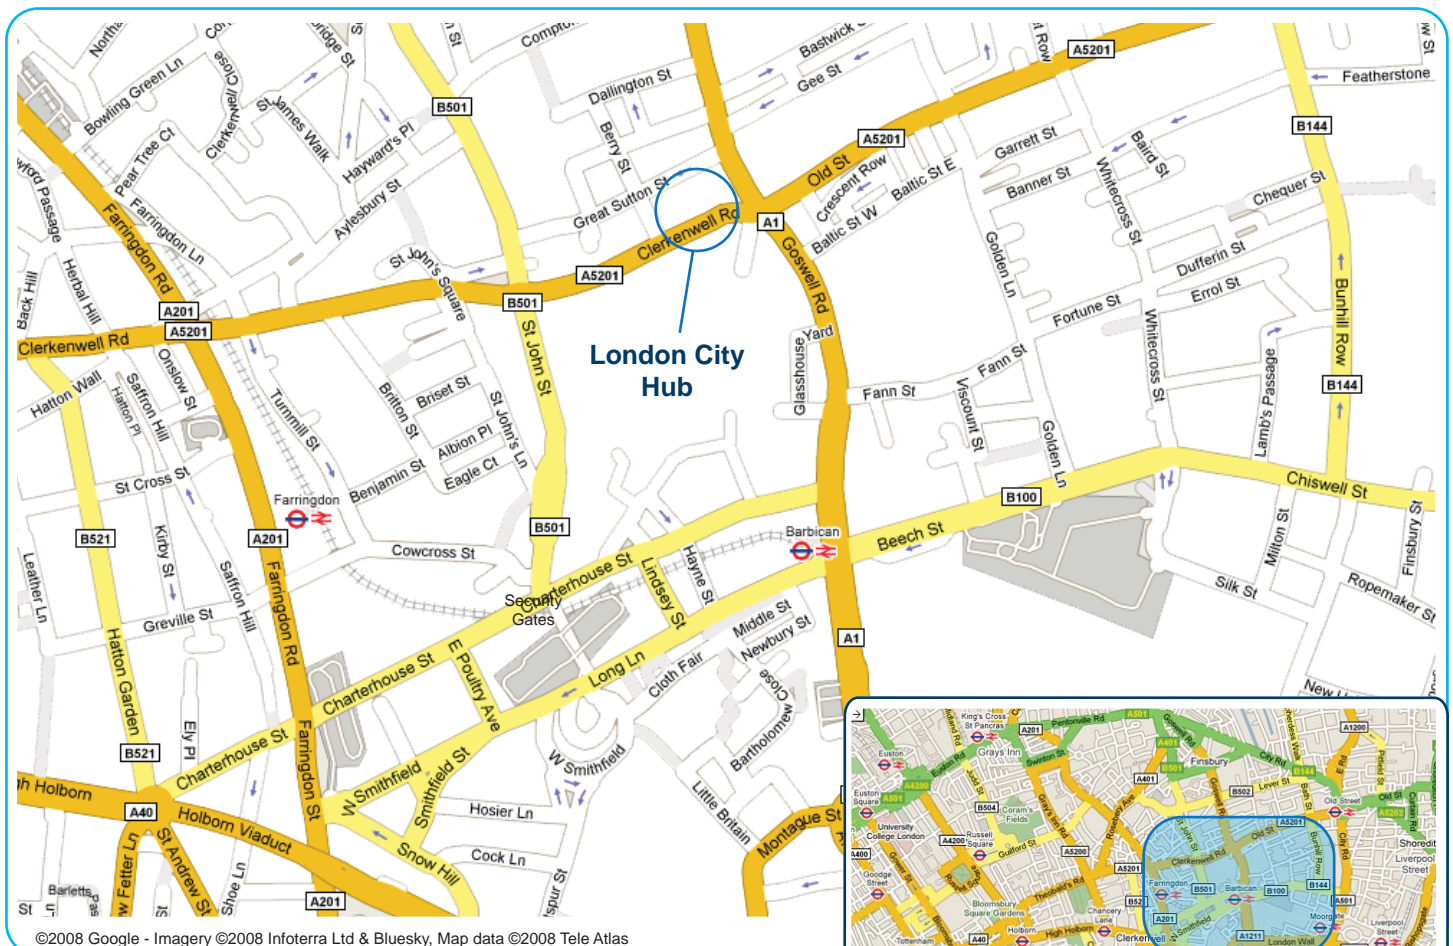

London City Hub, Clerkenwell

Address and Directions

Genesis
Communications

Travelling by Underground (From Kings Cross Train Station)

Take the Circle, Hammersmith & City or Metropolitan Line: Clockwise to Barbican Underground Station.

Walk 1000 feet North on Aldersgate Street/Goswell Road.

Turn Left onto Clerkenwell Road and the London City Office is located 75 meters on the Right.

Travelling by Underground (From Waterloo Train Station)

Take the Waterloo and City Line: Northbound to Bank Underground Station.

Take the Northern Line: Northbound to Moorgate Underground Station.

Take the Circle, Hammersmith & City or Metropolitan Line: Anti-Clockwise to Barbican Underground Station.

Walk 300 meters North on Aldersgate Street/Goswell Road.

Turn Left onto Clerkenwell Road and the London City Office is located 75 meters on the Right.

Travelling by Underground (From Heathrow Airport)

Take the Piccadilly Line: Westbound to Kings Cross Underground Station.

Take the Circle, Hammersmith & City or Metropolitan Line: Clockwise to Barbican Underground Station.

Walk 300 meters North on Aldersgate Street/Goswell Road.

Turn Left onto Clerkenwell Road and the London City Office is located 75 meters on the Right.

Address:

The Bridge
12-16 Clerkenwell Rd
Clerkenwell
London
EC1M 5PQ
United Kingdom
Tel: 0207 998 4194

For Satellite Navigation:

Latitude: 51.523317
Longitude: -0.09936

Microsoft
GOLD CERTIFIED

Partner