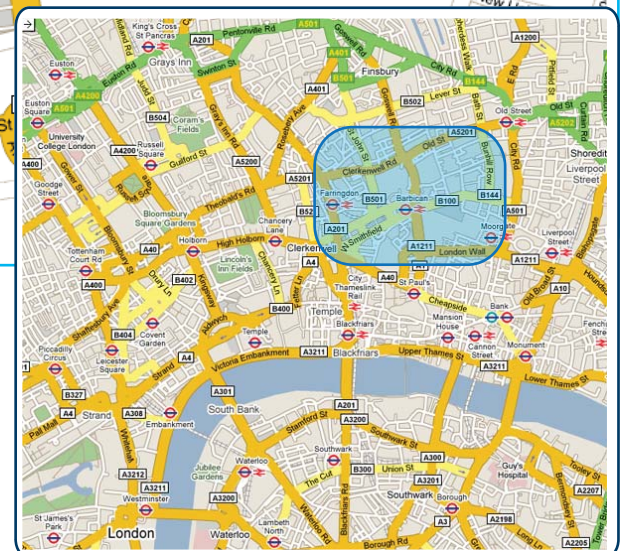

London City Hub, Clerkenwell

Address and Directions

Genesis
Communications

Travelling by Underground (From Kings Cross Train Station)

Take the Circle, Hammersmith & City or Metropolitan Line: Clockwise to Barbican Underground Station.

Walk 1000 feet North on Aldersgate Street/Goswell Road.

Turn Left onto Clerkenwell Road and the London City Office is located 75 meters on the Right.

Travelling by Underground (From Waterloo Train Station)

Take the Waterloo and City Line: Northbound to Bank Underground Station.

Take the Northern Line: Northbound to Moorgate Underground Station.

Take the Circle, Hammersmith & City or Metropolitan Line: Anti-Clockwise to Barbican Underground Station.

Walk 300 meters North on Aldersgate Street/Goswell Road.

Turn Left onto Clerkenwell Road and the London City Office is located 75 meters on the Right.

Travelling by Underground (From Heathrow Airport)

Take the Piccadilly Line: Westbound to Kings Cross Underground Station.

Take the Circle, Hammersmith & City or Metropolitan Line: Clockwise to Barbican Underground Station.

Walk 300 meters North on Aldersgate Street/Goswell Road.

Turn Left onto Clerkenwell Road and the London City Office is located 75 meters on the Right.

Address:

The Bridge
12-16 Clerkenwell Rd
Clerkenwell
London
EC1M 5PQ
United Kingdom
Tel: 0207 998 4194

For Satellite Navigation:

Latitude: 51.523317
Longitude: -0.09936

Microsoft
GOLD CERTIFIED

Partner